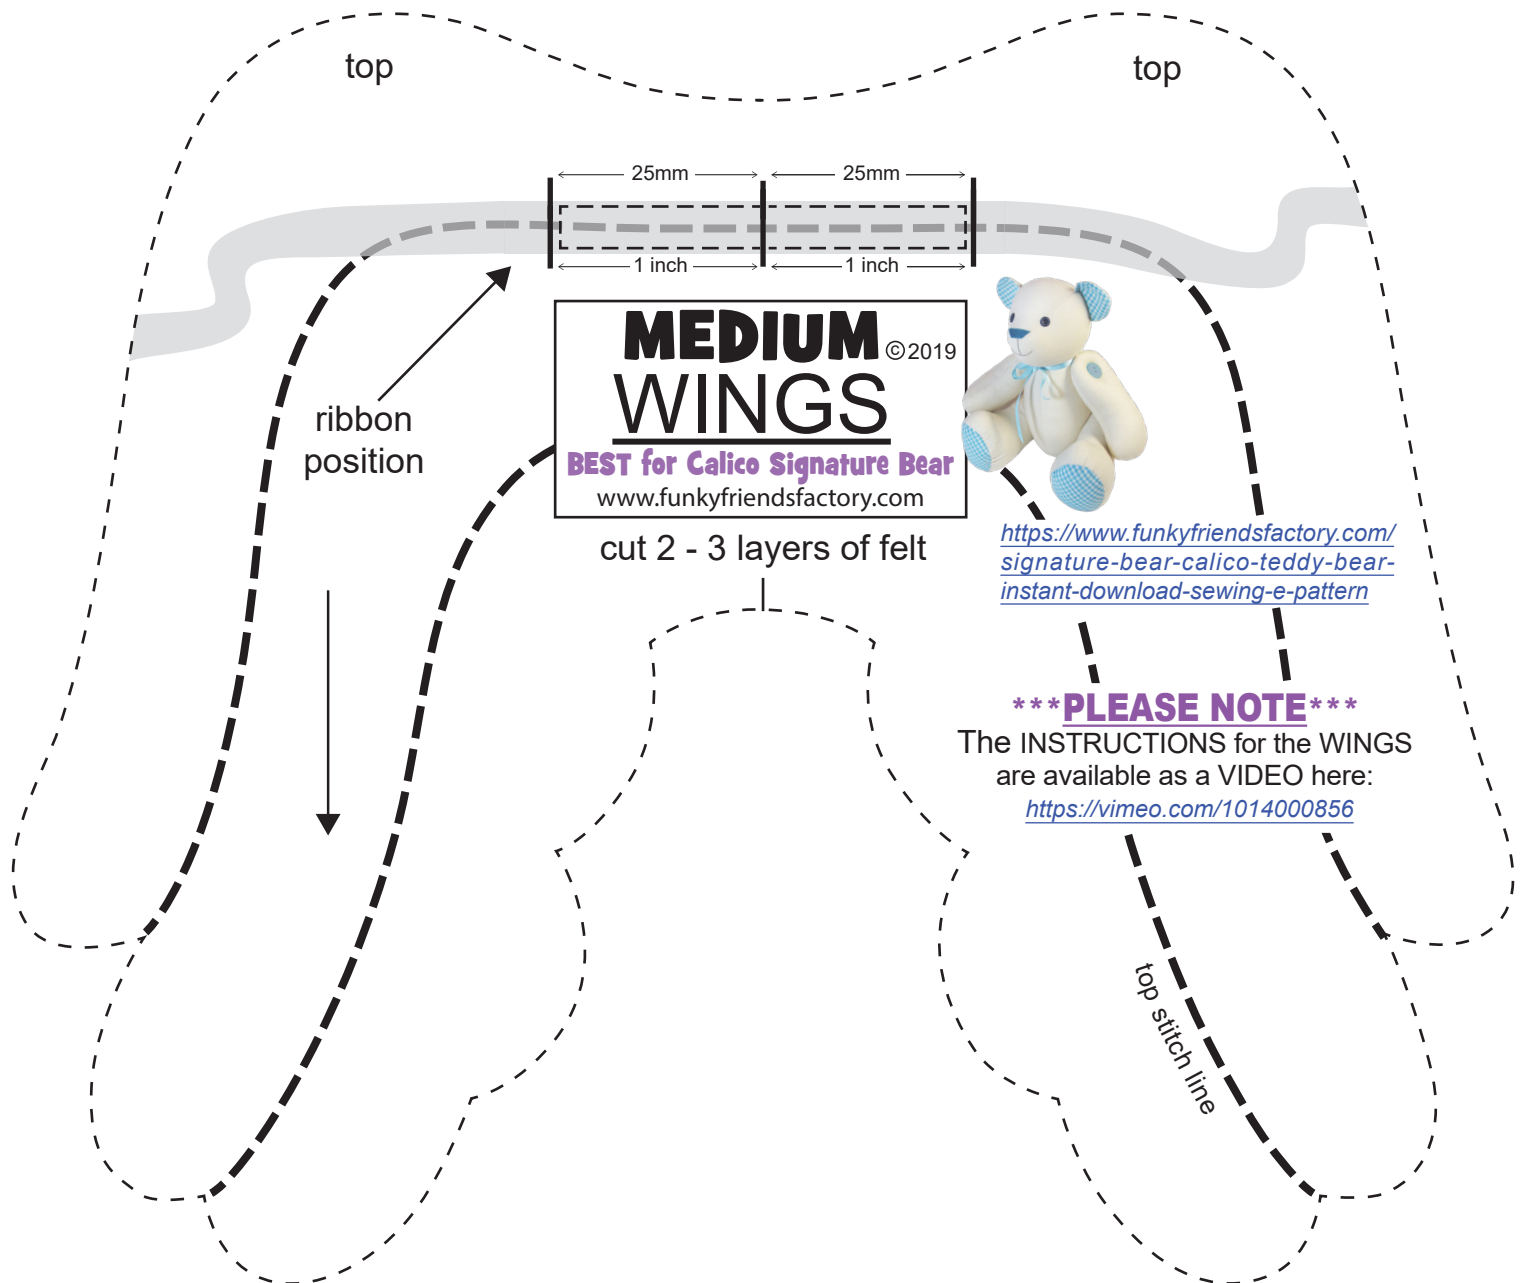

Funky Friends Factory WINGS Pattern ©2019

This pattern ADD-ON is for use with the Funky Friends Factory toy patterns!

It is my gift to you for our free SEW-ALONG in celebration of the relaunch of our Pattern Fan Club.

Come join the Pattern Fan Club here:

<https://www.facebook.com/groups/376949117007889/>

Pre-printed labels for selling toys:

I know you said you wanted Funky Friends Factory labels BUT I have made a generic label so you can use this for ANY independant designer's patterns. When you add the copyright credit for the original designer's pattern it signals to your customers that you respect and support the indie-designer whose pattern you're using to create your products for your business ~ there's NO reason NOT to show us designers some love, I guarantee your customers will respect you for it!