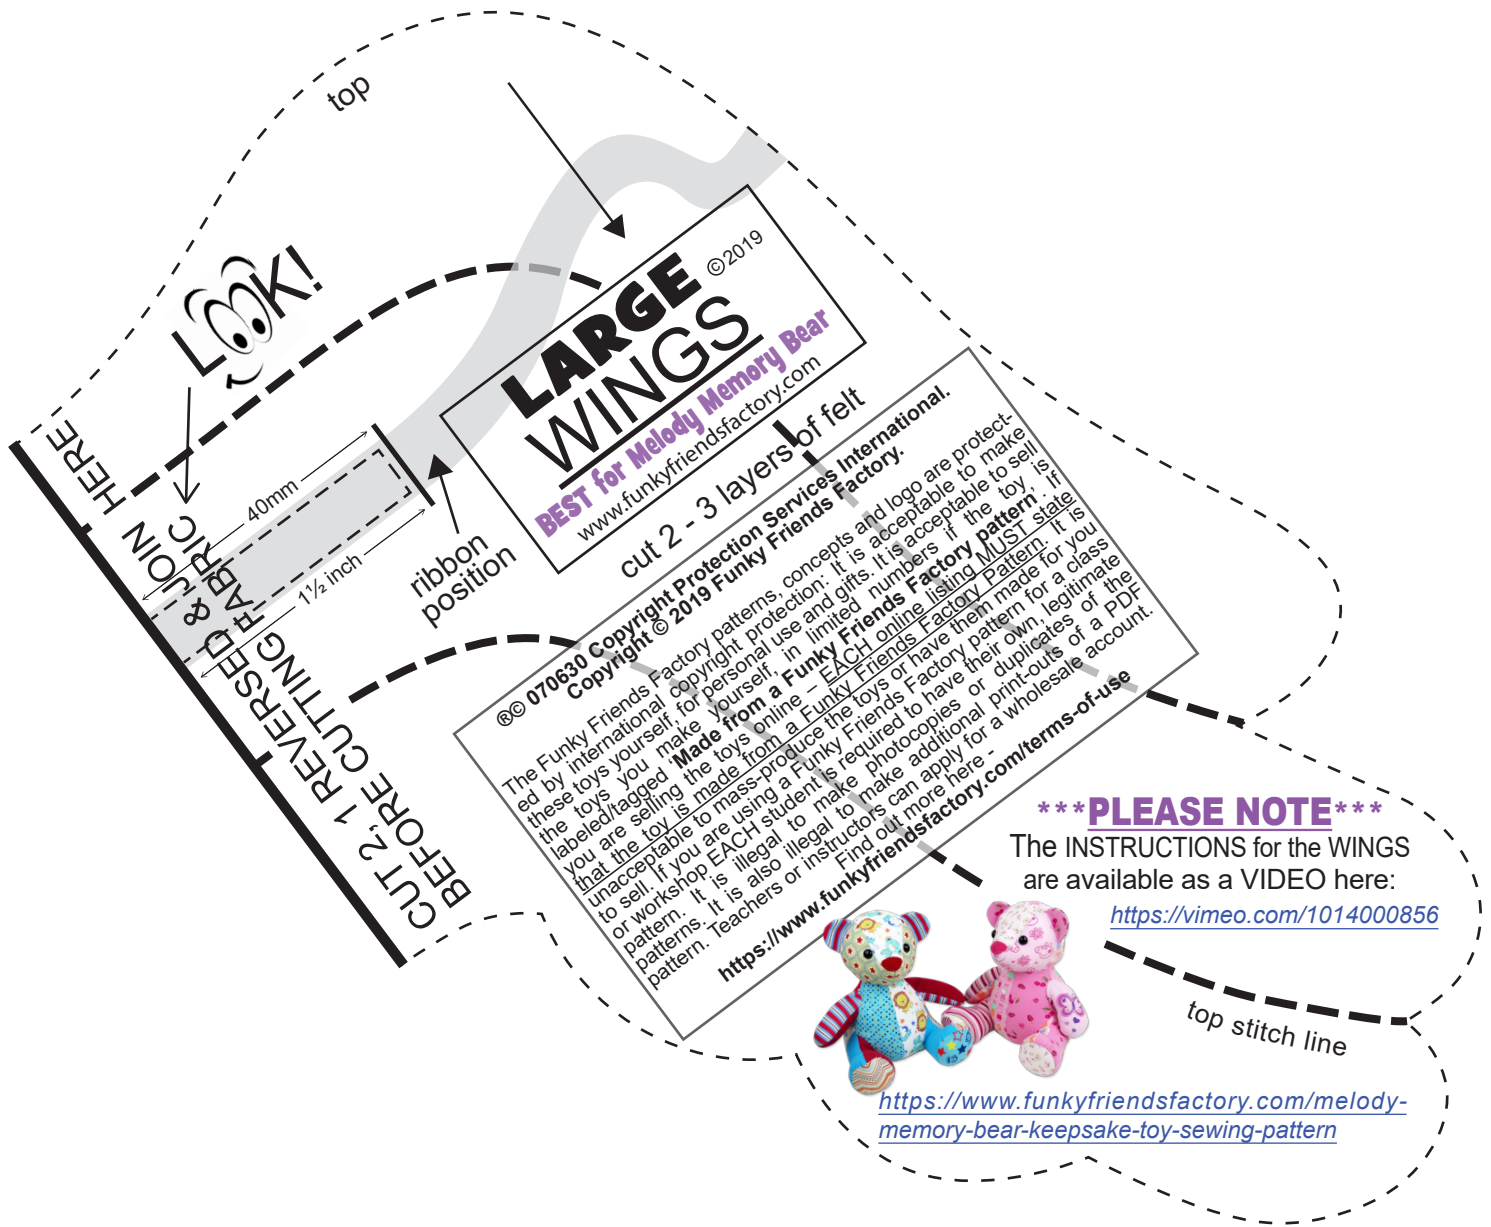

Funky Friends Factory WINGS Pattern ©2019

This pattern ADD-ON is for use with the Funky Friends Factory toy patterns!

It is my gift to you for our free SEW-ALONG in celebration of the relaunch of our Pattern Fan Club.

Come join the Pattern Fan Club here:

<https://www.facebook.com/groups/376949117007889/>

Pre-printed labels for selling toys:

I know you said you wanted Funky Friends Factory labels BUT I have made a generic label so you can use this for ANY independant designer's patterns. When you add the copyright credit for the original designer's pattern it signals to your customers that you respect and support the indie-designer whose pattern you're using to create your products for your business ~ there's NO reason NOT to show us designers some love, I guarantee your customers will respect you for it!